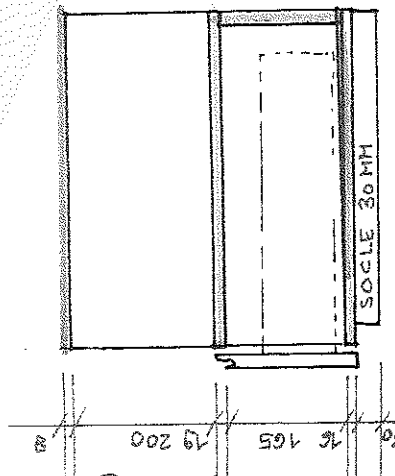

- DOORS MDF 19MM + FRAME LACQUERED GLOSSY H481

- SOCLE MDF 30MM PAINTED MAT

- KAELINE 2

- GLASS 8MM

A

GLASS SATINATO (TEMPERED) 8MM
PAINTED WHITE
1000 X 477MM

MDF 30MM AS SOCLE
1540 X 440MM