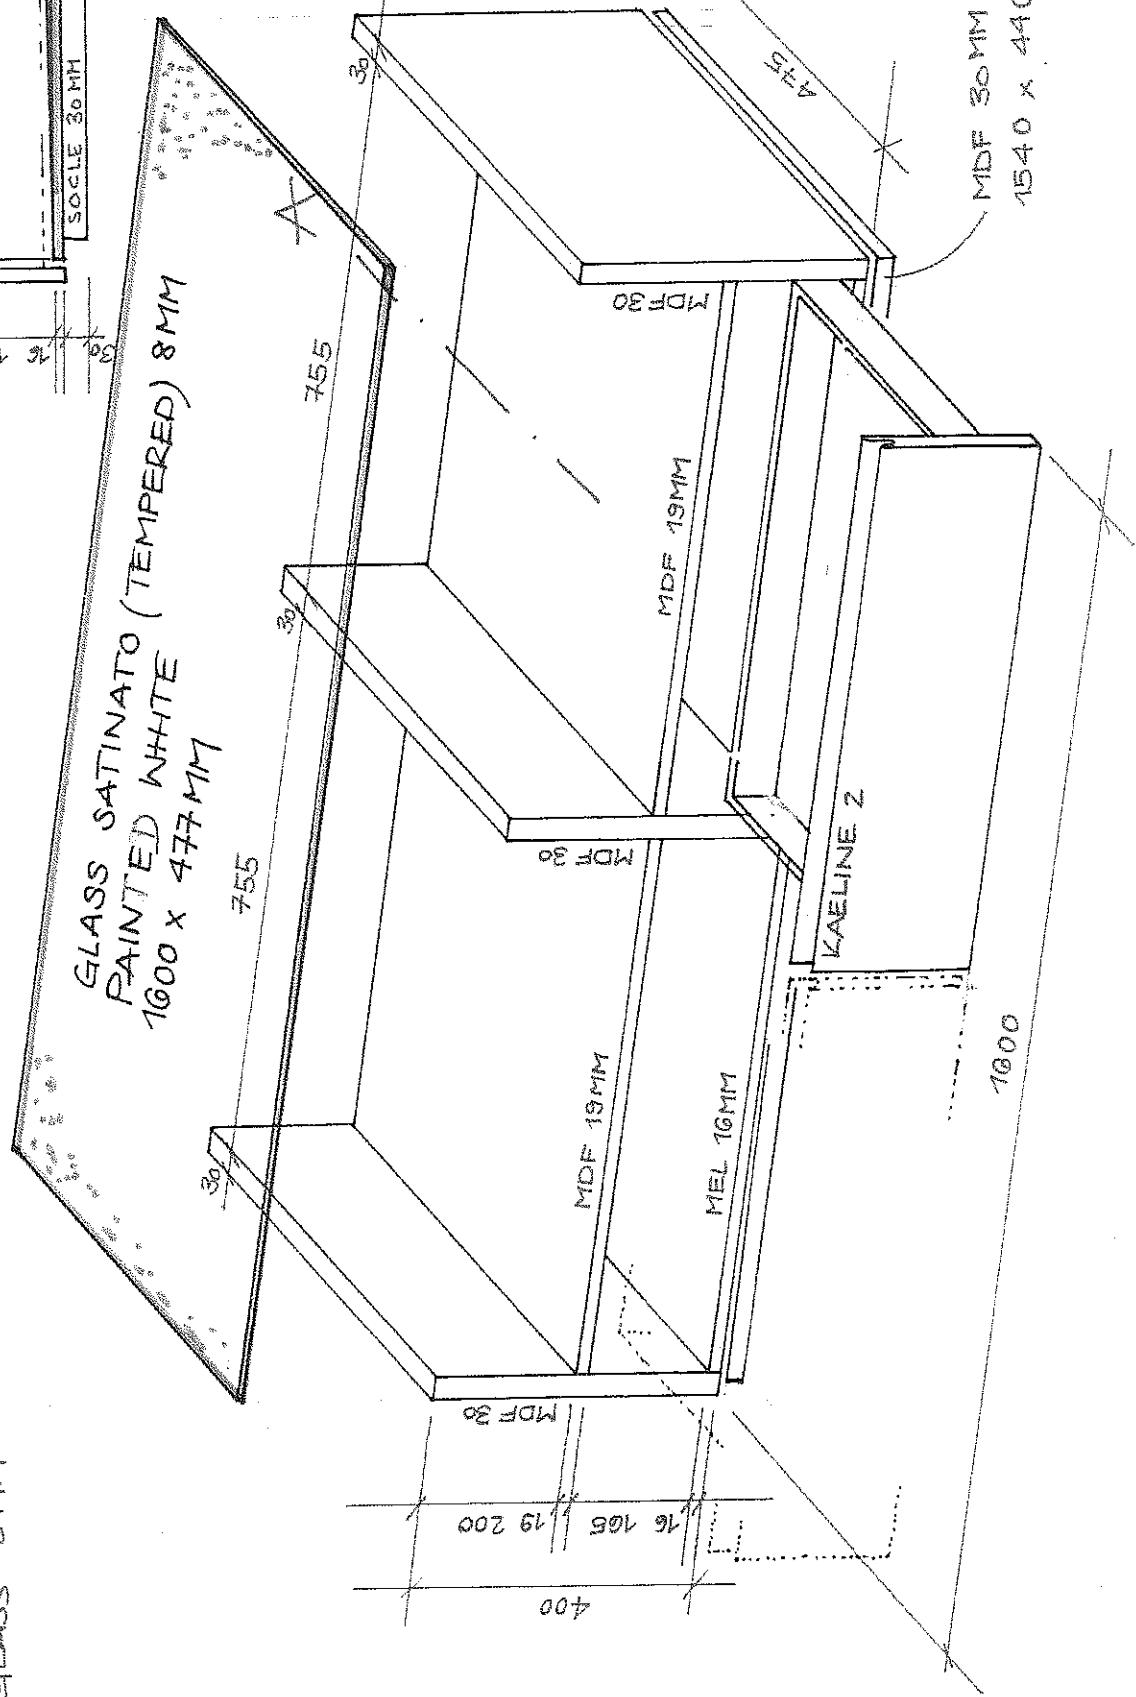

- DOORS MDF 19MM + FRAME LACQUERED GLOSSY H481

- SOCLE MDF 30MM PAINTED MAT

- KAELINE 2

- GLASS 8MM

A

GLASS SATINATO (TEMPERED) 8MM
PAINTED WHITE
1000 X 477MM

MDF 30MM AS SOCLE
1540 X 440MM